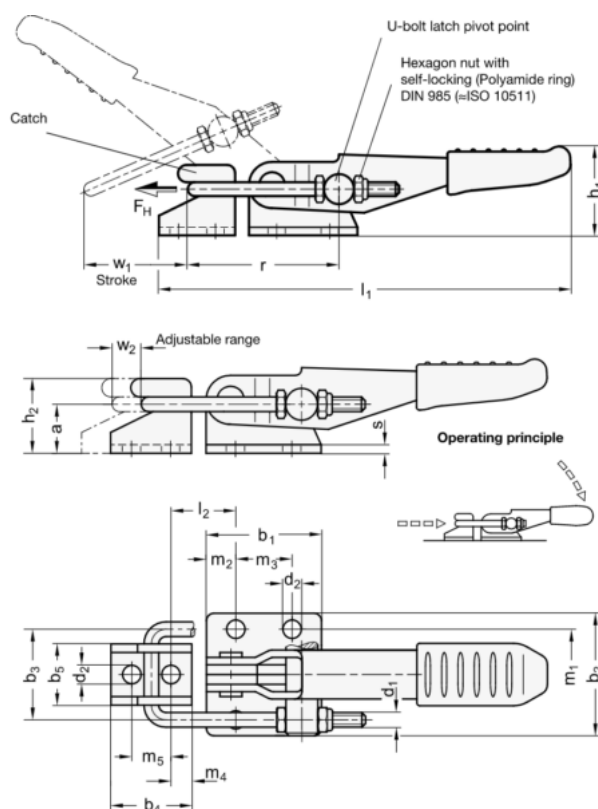

Article number: 2013400581

Description: Klee latch clamp GN851-160-T2-NI with latch, with catch
Stainless

Measures

* = På standart bøjle

b2 = 28

d1 = M4

h1 = 26

l1 = 98

Newton = 1600

r = 35*

w2 = 11*